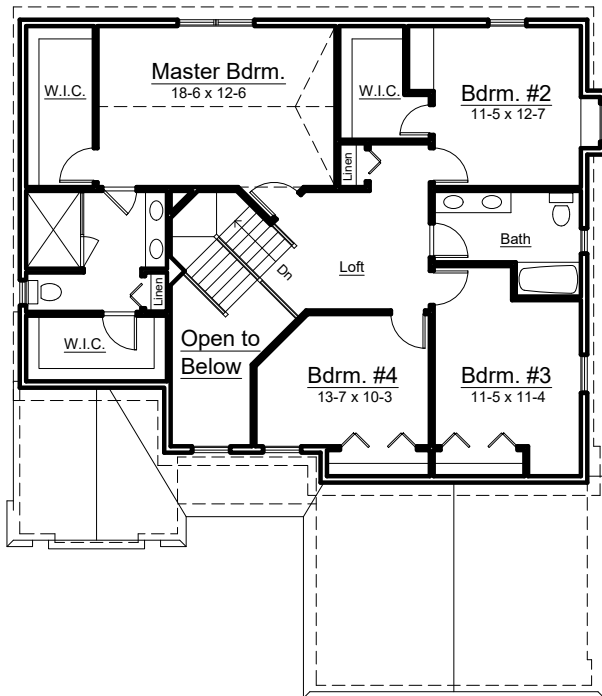

Sussex-III Model

ESSEX CUSTOM HOMES

Front Elevation

Second Floor

First Floor

FLOOR AREA	
FIRST FLOOR	1347 sf
SECOND FLOOR	1348 sf
TOTAL AREA	2695 sf

The information contained herein is proprietary and shall not be reproduced, redrawn or in any way used for the purpose of construction without written consent of Essex Homes, LLC. Due to continual upgrading, we reserve the right to change plans, prices and terms without notice or obligation. Sizes shown are approximate.