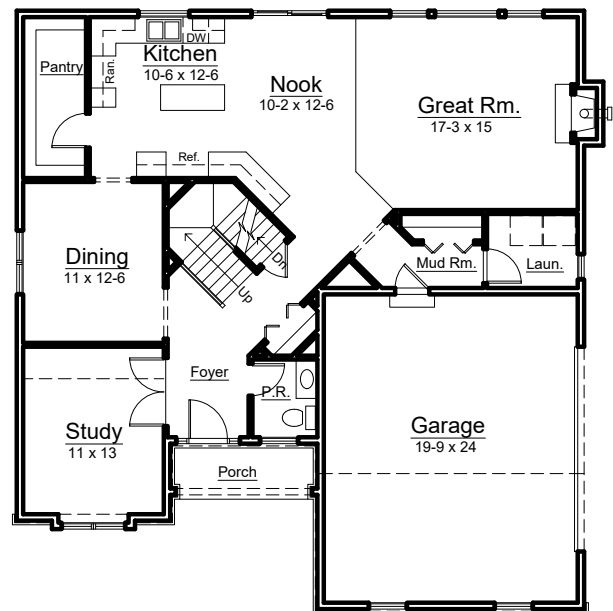

Sussex-III Model

ESSEX CUSTOM HOMES

Front Elevation

Second Floor

First Floor

FLOOR AREA	
FIRST FLOOR	1347 sf
SECOND FLOOR	1348 sf
TOTAL AREA	2695 sf

The information contained herein is proprietary and shall not be reproduced, redrawn or in any way used for the purpose of construction without written consent of Essex Homes, LLC. Due to continual upgrading, we reserve the right to change plans, prices and terms without notice or obligation. Sizes shown are approximate.